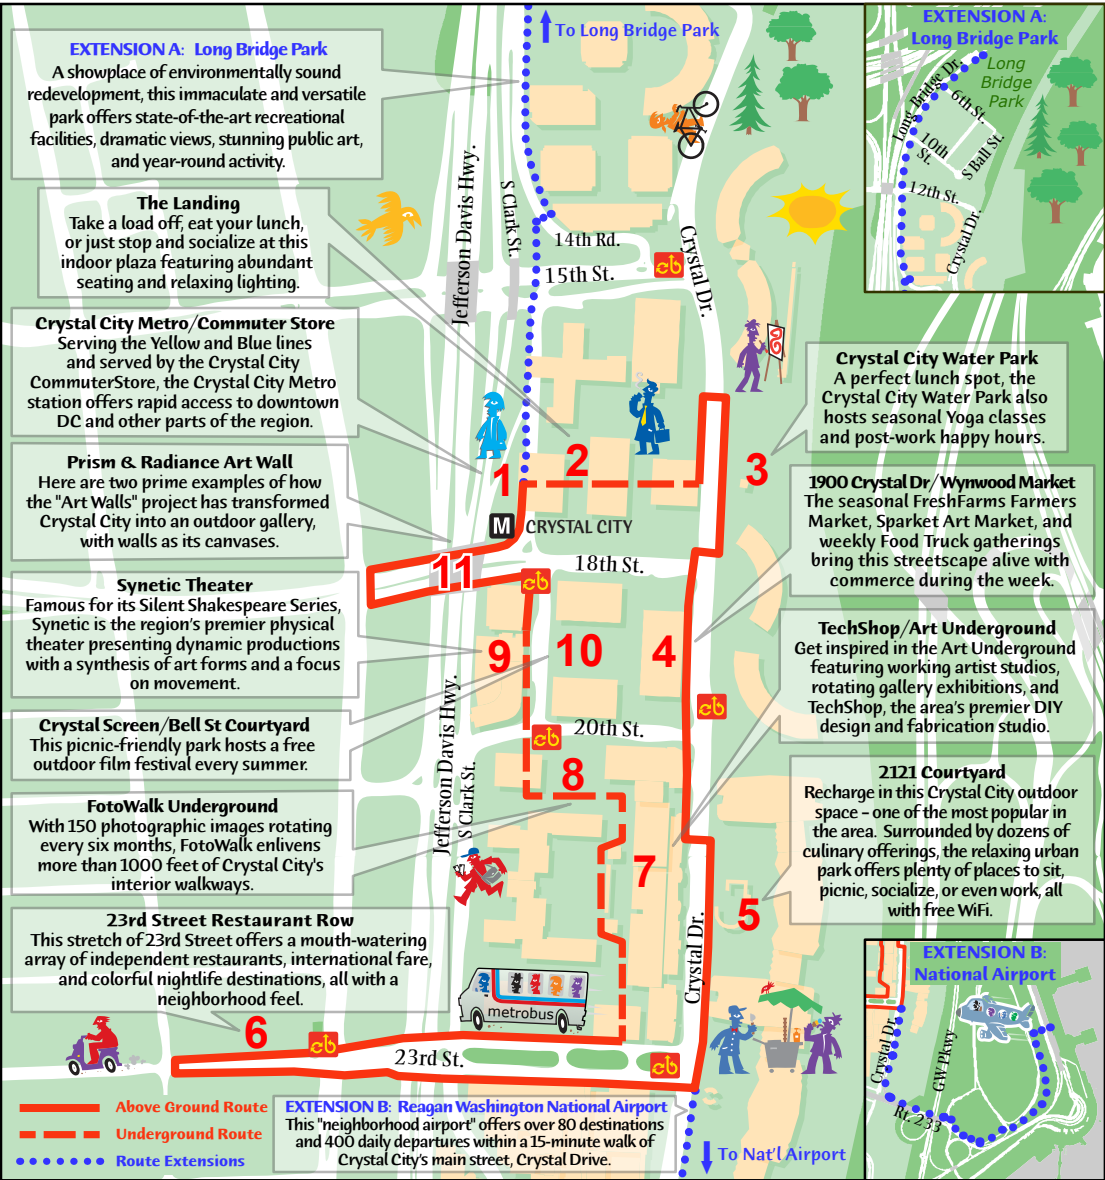

WalkArlington Walkabouts

Crystal City

The Crystal City Walkabout was developed with guidance from the Crystal City Business Improvement District.

Length:
 Main Route: 1.9 miles
 Extension A: 1.2 miles
 Extension B: 1.7 miles

Terrain:
 Flat urban streetscapes and interior walkways. Sidewalks leading to parkland on north end and multi-use trail to south.

Ambience:
 Situated between the Potomac River and several residential neighborhoods, this lively urban village includes world-class hotels and restaurants, businesses large and small, an array of urban living options, and year-round cultural happenings inside and out.

Getting There:
 Crystal City Metro (Yellow and Blue Lines)
 Virginia Railway Express
 Metroway, Metrobus 9A, 10A, 23A, 10S, ART 43, 92
 Capital Bikeshare

Named for a chandelier in the lobby of one of its first buildings, Crystal City was originally developed in the 1960s and continues to evolve as a unique place to live, work, stay and play. This once-industrial area is now Arlington's largest downtown, home to more than 350 corporations, 5000 hotel rooms, 8000 residences and a wide array of commercial and cultural destinations that thrive—inside as well as outside—thanks to a convenient network of interior walkways waiting to be explored.

Crystal City stretches along the Potomac River from the sweeping vistas and open space of Long Bridge Park on the north to the remarkably accessible and architecturally stunning National Airport to the east, with all the amenities of city living and an array of transportation options in between. Whether you arrive by plane, train, automobile, bus, bike or foot, you'll find that Crystal City sparkles!