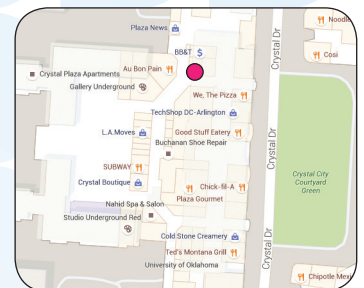

A pop-up library is coming to your neighborhood...

The Connection: Crystal City

What is the Connection?

- A temporary pop-up project designed to integrate the Library into the daily lives of Arlington residents.

Where will the Connection be located?

- 2117 Crystal Plaza Arcade, Arlington, Virginia 22202, located in the Crystal City Shops at 2100 Crystal Drive.

How long will the Connection be operational?

- Fall 2016 to summer 2017.

When will the Connection be open and what will it offer?

- The Connection will be open for a minimum of 30 hours a week.
- The Connection will have a small collection including technology.

Community Information Meeting:

- Aug. 16, 7-9 p.m. at Tech Shop, 2100 Crystal Drive
- Hosted by Crystal City Civic Association